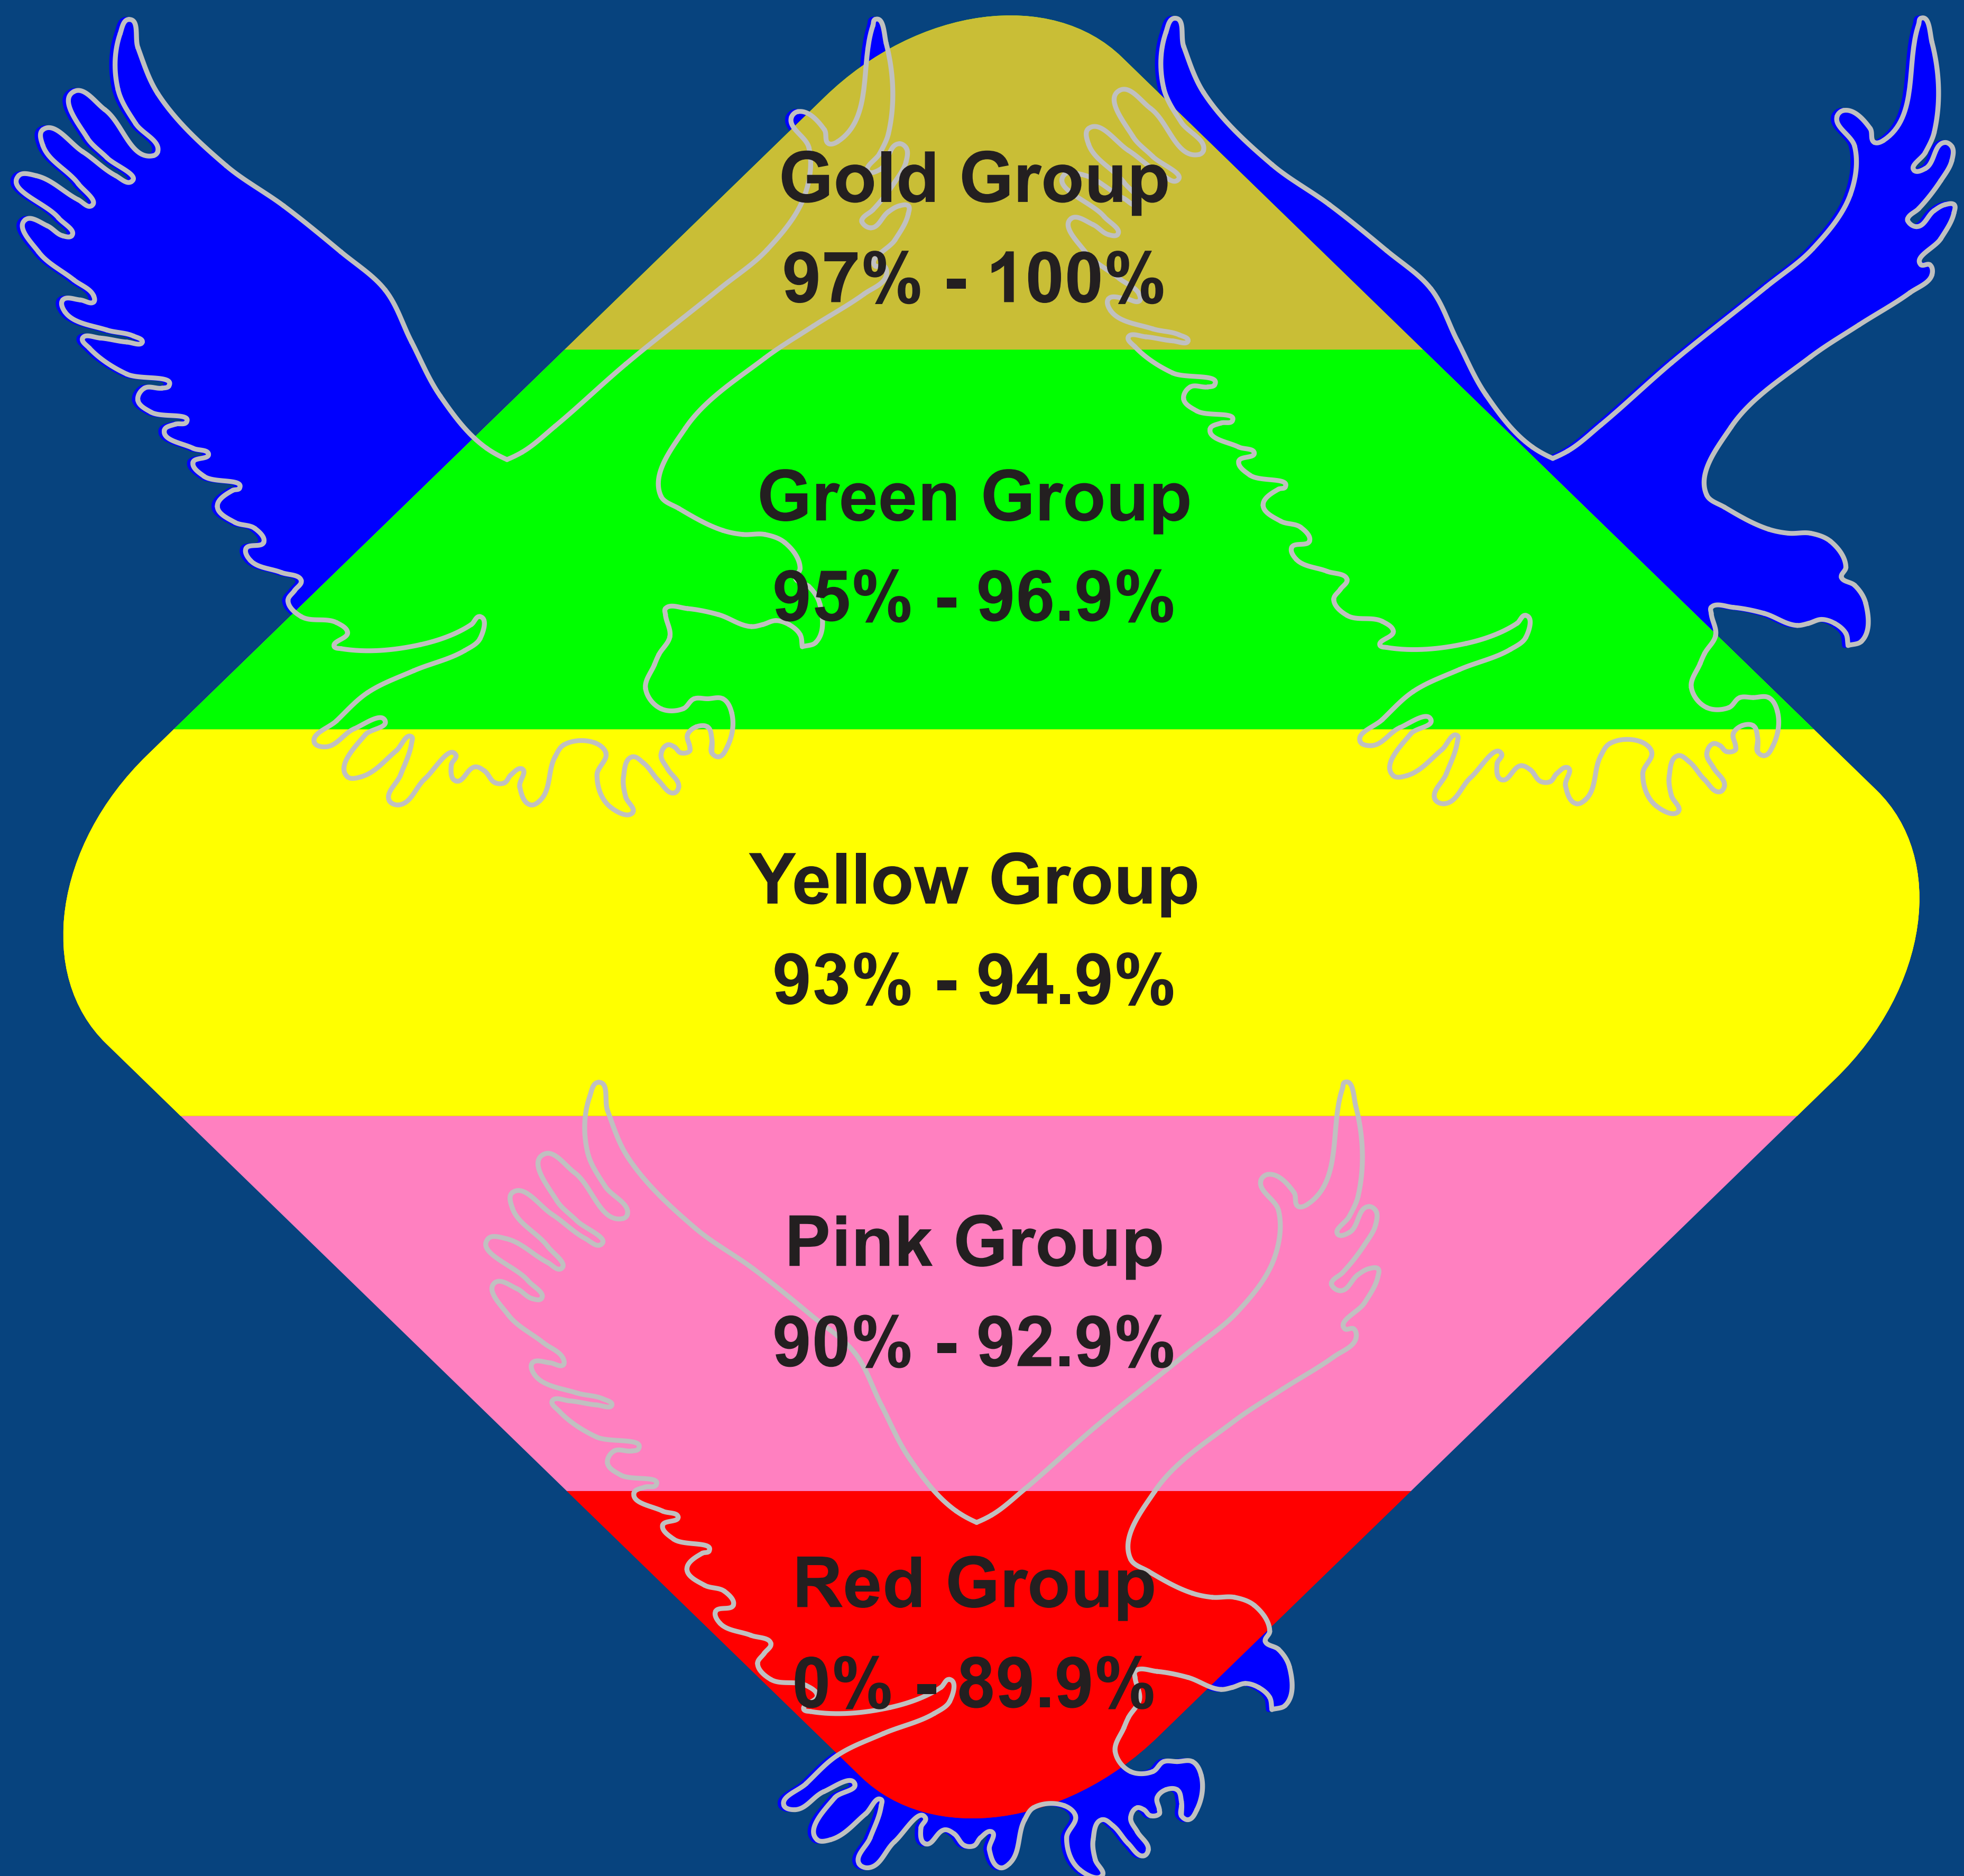

Fitzharrys School Attendance Diamond

Be in school and achieve your GOALS

Attendance Groups

Gold	On track for Gold and 100% rewards
Green	On track for success and rewards
Yellow	Tutor monitoring and support
Pink	Tutor contact with home
Red	Formal attendance proceedings